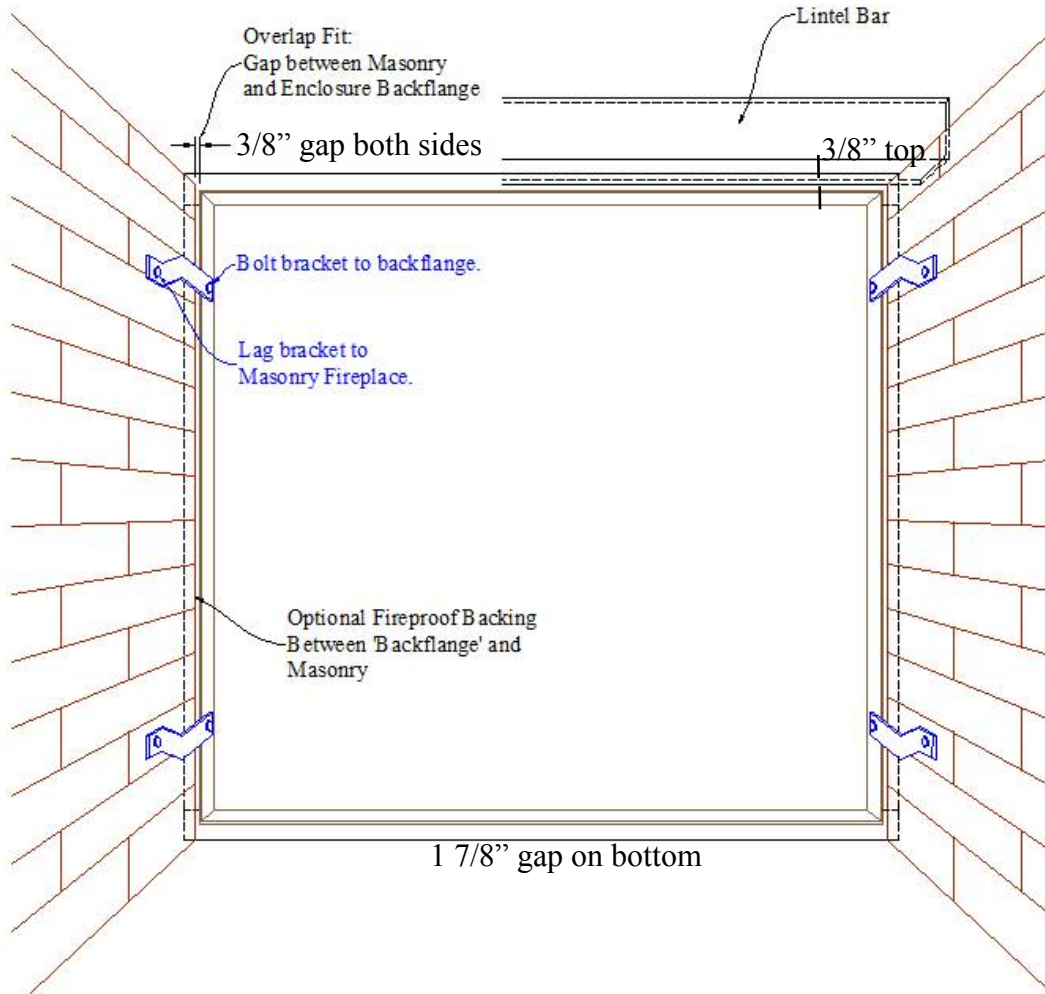

ELITE

Existing Fireplace Installation Application
INSIDE FIT

IRONHAUS
Handcrafted Fireplace Systems

View From Inside Fireplace

Top View

ELITE

Existing Fireplace Installation Application
OVERLAP FIT

Handcrafted Fireplace Systems

View From Inside Fireplace

Top View
Fireplace