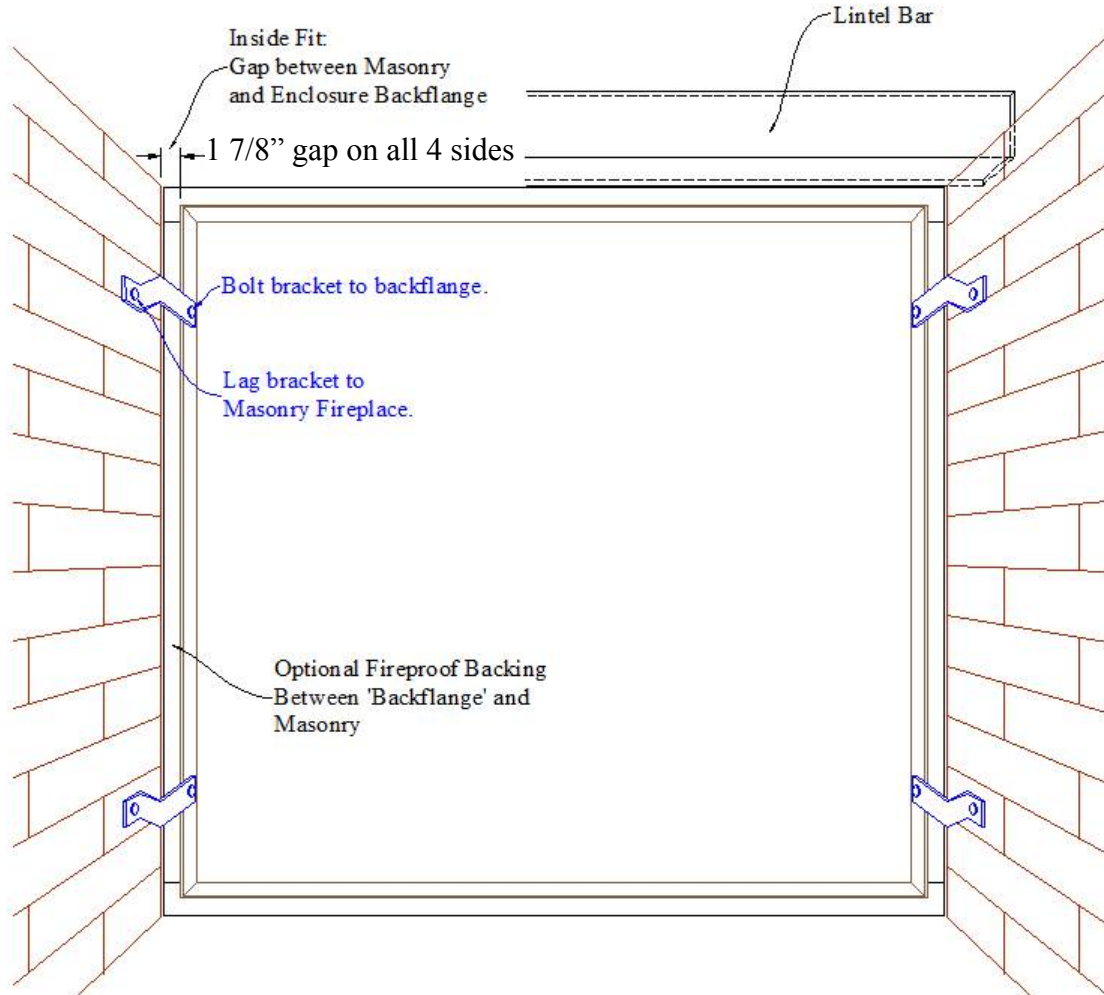

ELITE

Existing Fireplace Installation Application
INSIDE FIT

IRONHAUS
Handcrafted Fireplace Systems

View From Inside Fireplace

Top View

ELITE

Existing Fireplace Installation Application
OVERLAP FIT

Handcrafted Fireplace Systems

View From Inside Fireplace

Top View
Fireplace